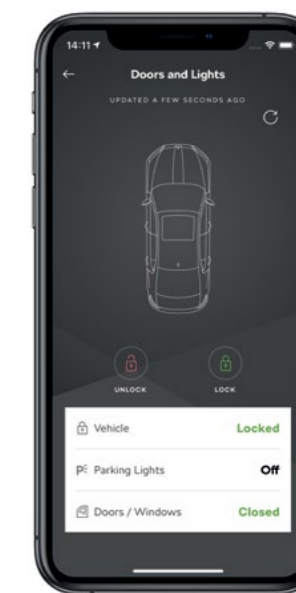

MyŠKODA Essentials

Škoda Connect and other digital services in your pocket.

It's about the journey, not just the destination – and with the Škoda Superb, everyone in the vehicle can enjoy the trip. A connected multimedia system makes it easy to communicate with friends and family, get the information you need, and keep you and your passengers happy and entertained while you drive.

With **MyŠKODA Essentials** you can enjoy even greater interaction with your vehicle. Use the app to remotely check the status of your vehicle, lock or unlock it, or display its parking position. Benefit from statistical insights into your last trip and use them to plan a more efficient route next time. The app also offers access to the vehicle manual or allows you to interact with your preferred service partner, with a number of further functions just waiting to be explored.

With **MyŠKODA Essentials** in place, your car remains under your control at all times. The app is available for download via the App Store (iOS) and Google Play (Android). Škoda Connect services are available based on the ordered service bundle: Infotainment Online or Proactive Service and Remote Access.

Connecting cable USB

5JA 051 446J | Micro
5JA 051 446H | Mini
5E0 051 510E | Apple

Adapter USB-C – USB-A 3.0

000 051 443J