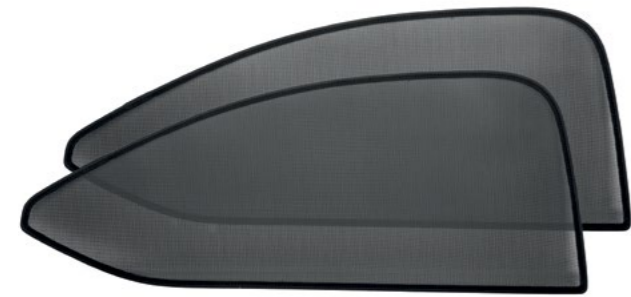

Sun shades – rear side windows

3V5 064 363A |
2-piece set, Limo
3V9 064 363A |
2-piece set, Combi

Sun shade – tailgate and boot side windows

3V9 064 361A |
3-piece set, Combi

Sun shade – tailgate

3V5 064 361A | Limo